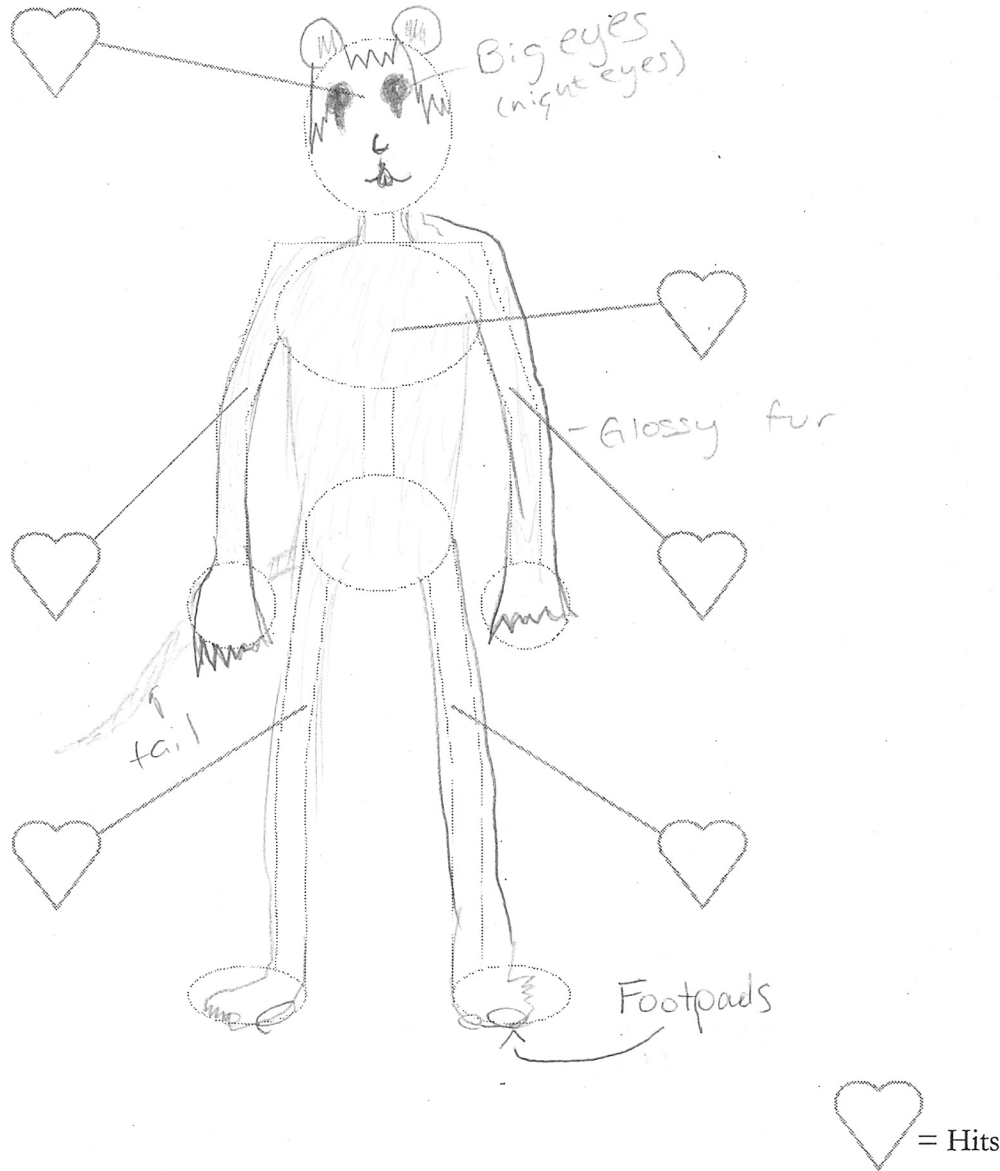

# CANDYCREEPS

Name: \_\_\_\_\_

Features: Night Eyes, Bright Black Eyes, Glossy Fur, Working Tail, Footpads

Roles: Survivalist+

Aesthetic:

Creepy: (-)

Cute: |||| (+)

Experience:

Earned:

Spent:

|                     |       |                 |       |          |       |
|---------------------|-------|-----------------|-------|----------|-------|
| Close Attack        | _____ | Ranged Attack   | _____ | Reflexes | _____ |
| Close Defence       | _____ | Ranged Defence  | _____ | Nasty    | _____ |
| <del>Sneaking</del> | +1    | Persuading      | +1    | Tough    | +1    |
| Perception          | +1    | Perfect balance |       | Speed    | _____ |